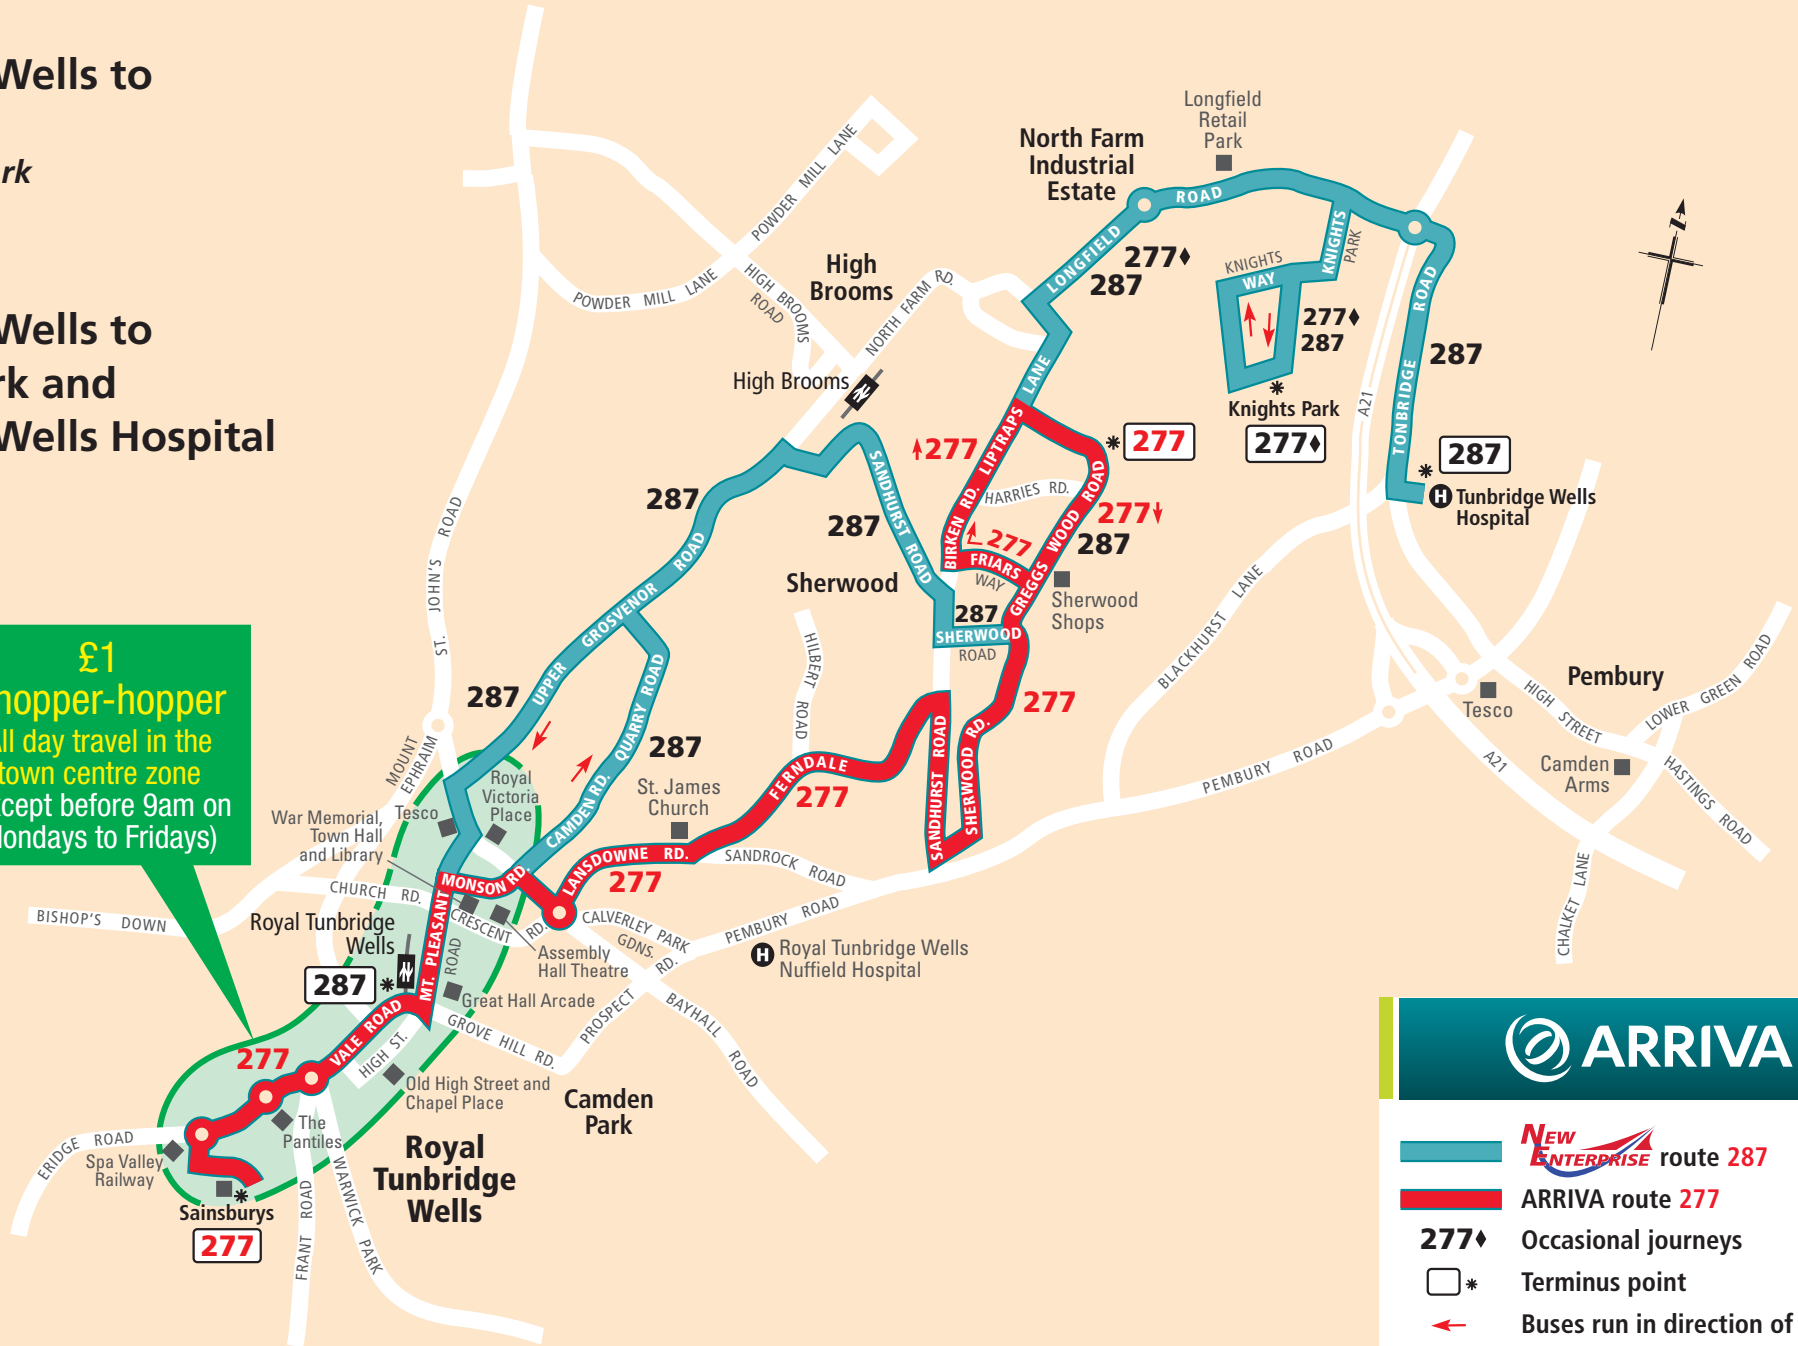

Tunbridge Wells to Sherwood and Knights Park

287 Tunbridge Wells to Knights Park and Tunbridge Wells Hospital via Sherwood

£1 Shopper-hopper
All day travel in the town centre zone (except before 9am on Mondays to Fridays)

- NEW ENTERPRISE route 287** (teal line)
- ARRIVA route 277** (red line)
- 277♦** Occasional journeys
- *** Terminus point
- ←** Buses run in direction of arrow
- E—** Railway line and station