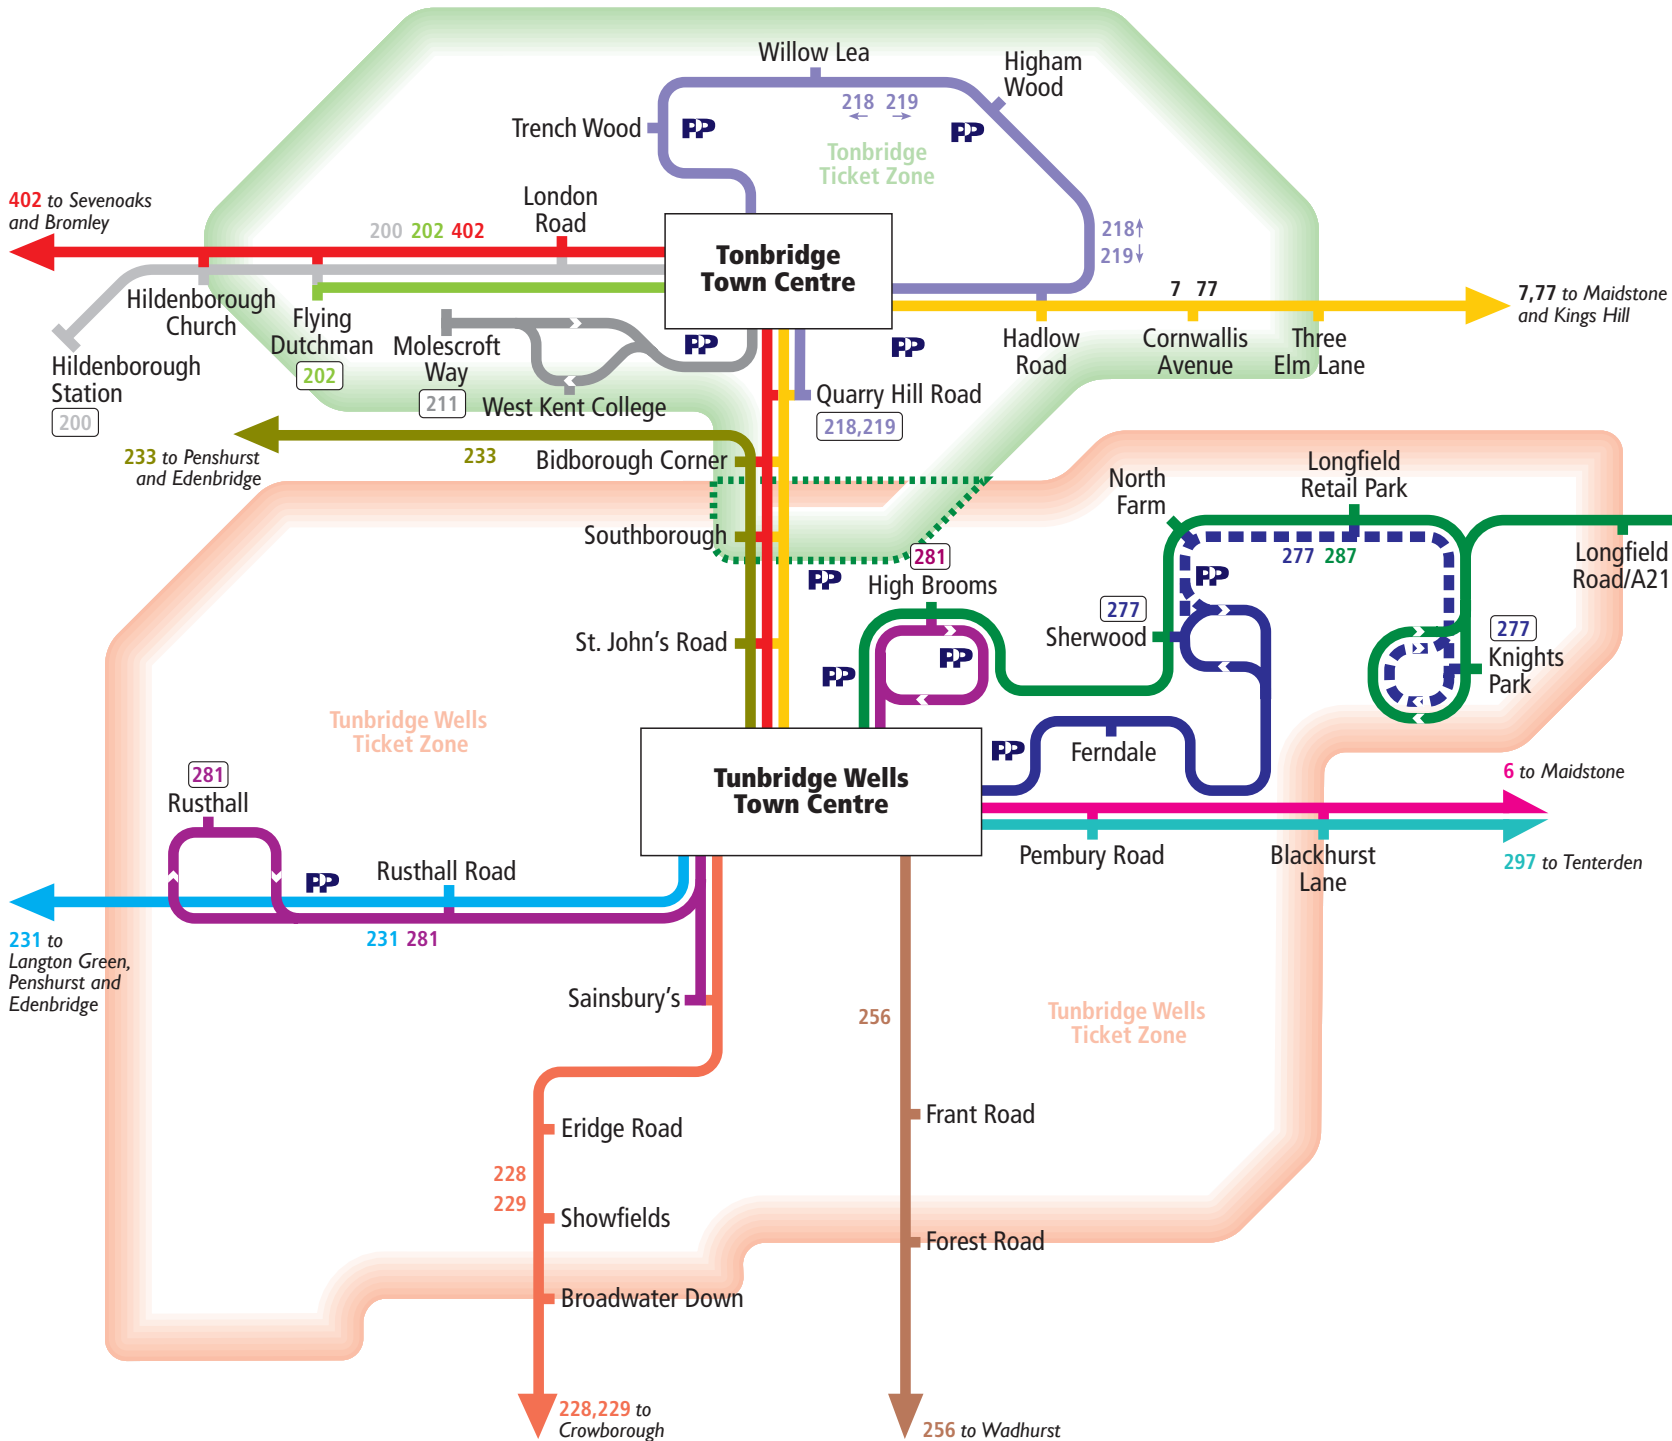

Tonbridge and Tunbridge Wells Bus Network

Principle Services:

- Service 6
- Services 7,77
- Service 200
- Service 202
- Service 211
- Services 218,219
- Services 228,229
- Service 231
- Service 233
- Service 256
- Service 277
- - - Service 277 Occasional
- Service 281
- Service 287
- Service 297
- Service 402
- 6 Bus Route Terminus
- H Hospital
- PP PayPoint Outlet
- Tonbridge Zone
- Tunbridge Wells Zone
- Both Zones
- + + Combined Zone