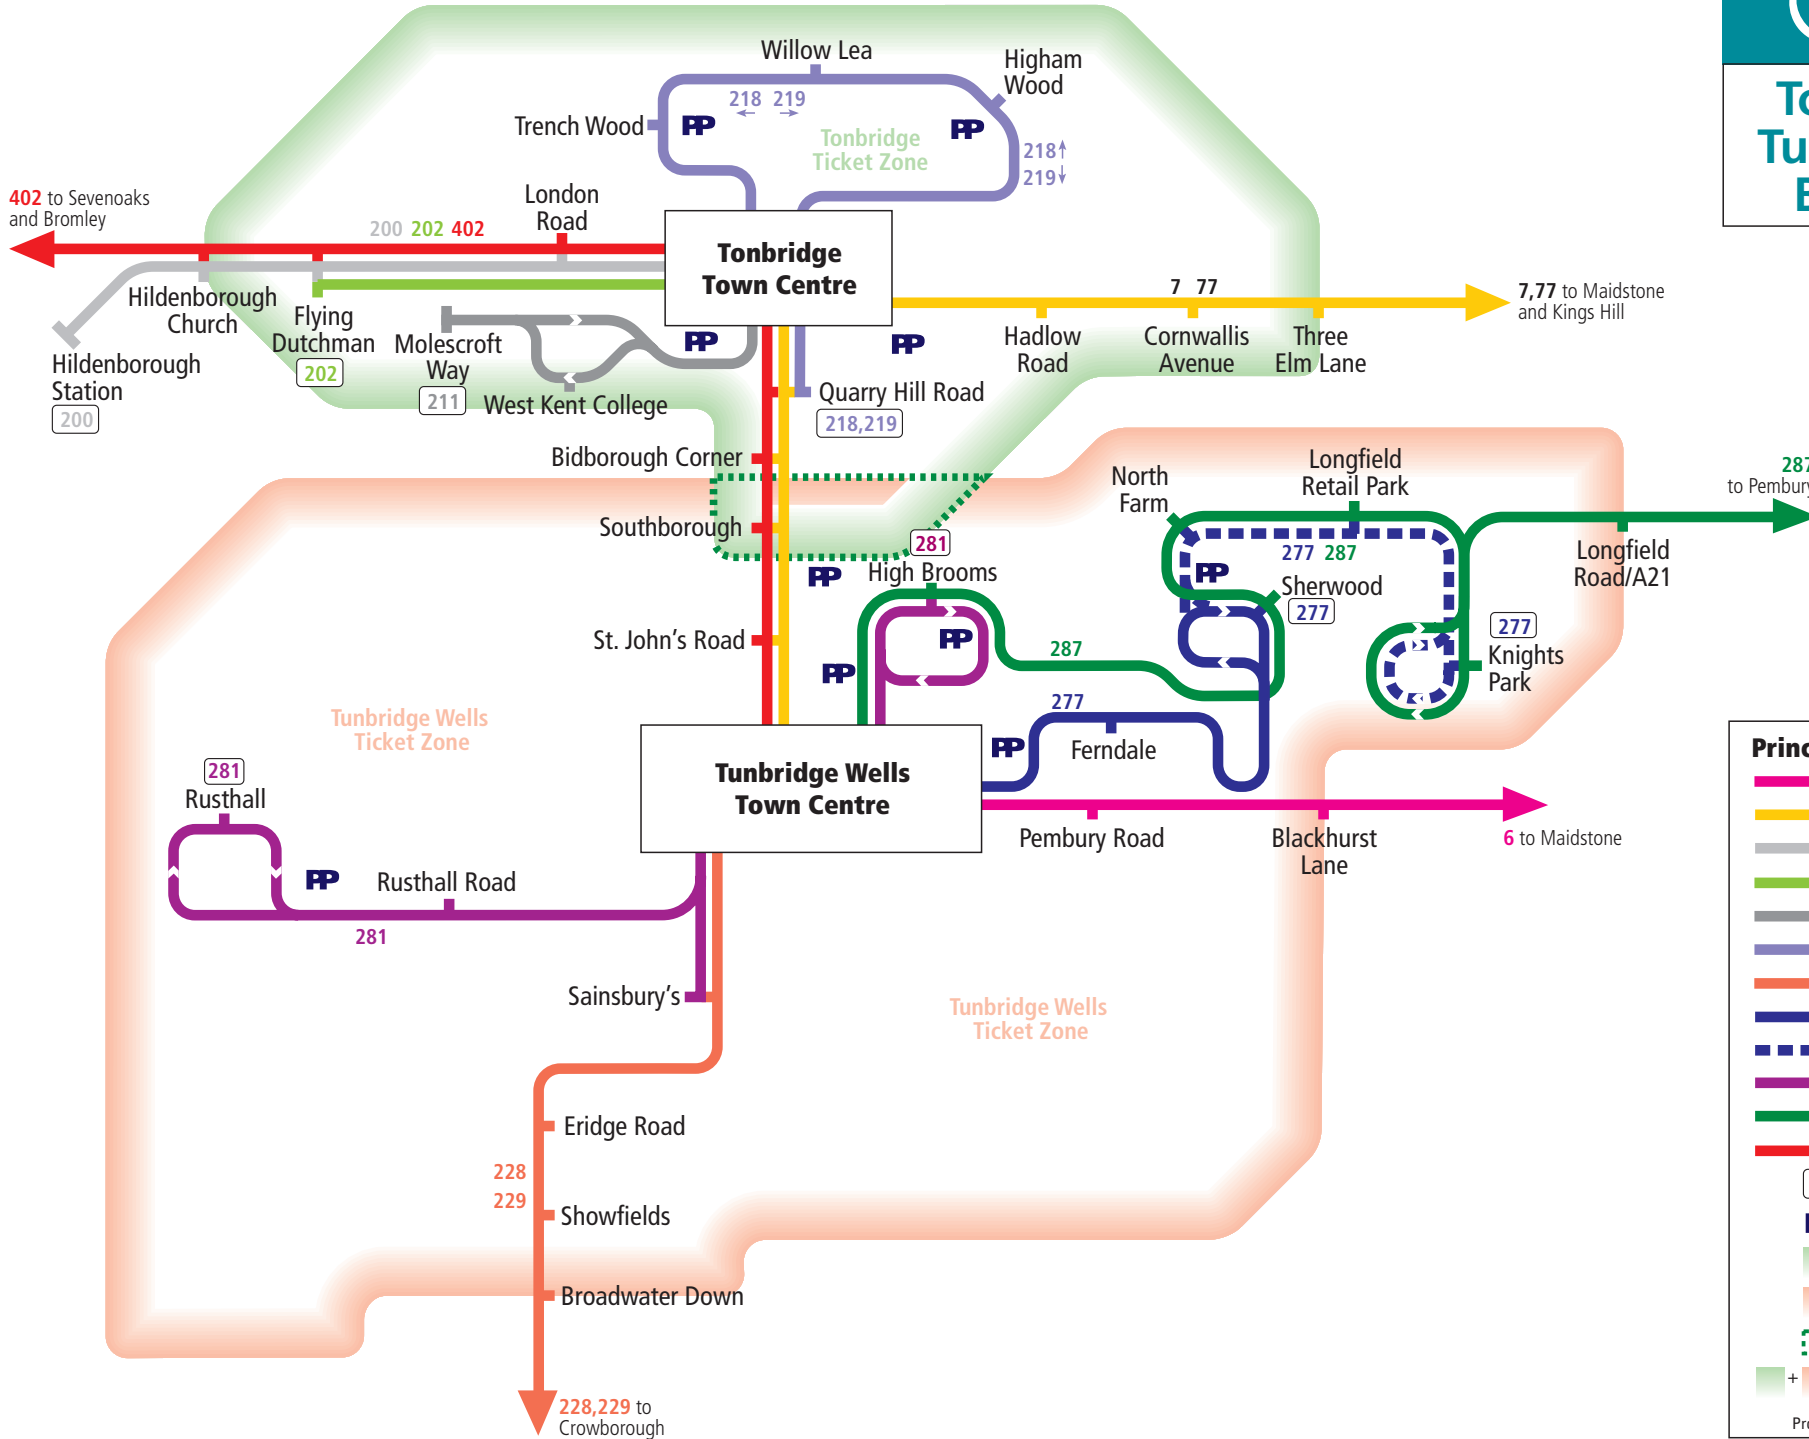

Tonbridge and Tunbridge Wells Bus Network

Principle Services:

- Service 6
- Services 7,77
- Service 200
- Service 202
- Service 211
- Services 218,219
- Services 228,229
- Service 277
- Service 277 Occasional
- Service 281
- Service 287
- Service 402

6 Bus Route Terminus
FP PayPoint Outlet
 Tonbridge Zone
 Tunbridge Wells Zone
 Both Zones
 + + Combined Zone

Produced by **FWT** 20.4.10 www.fwt.co.uk